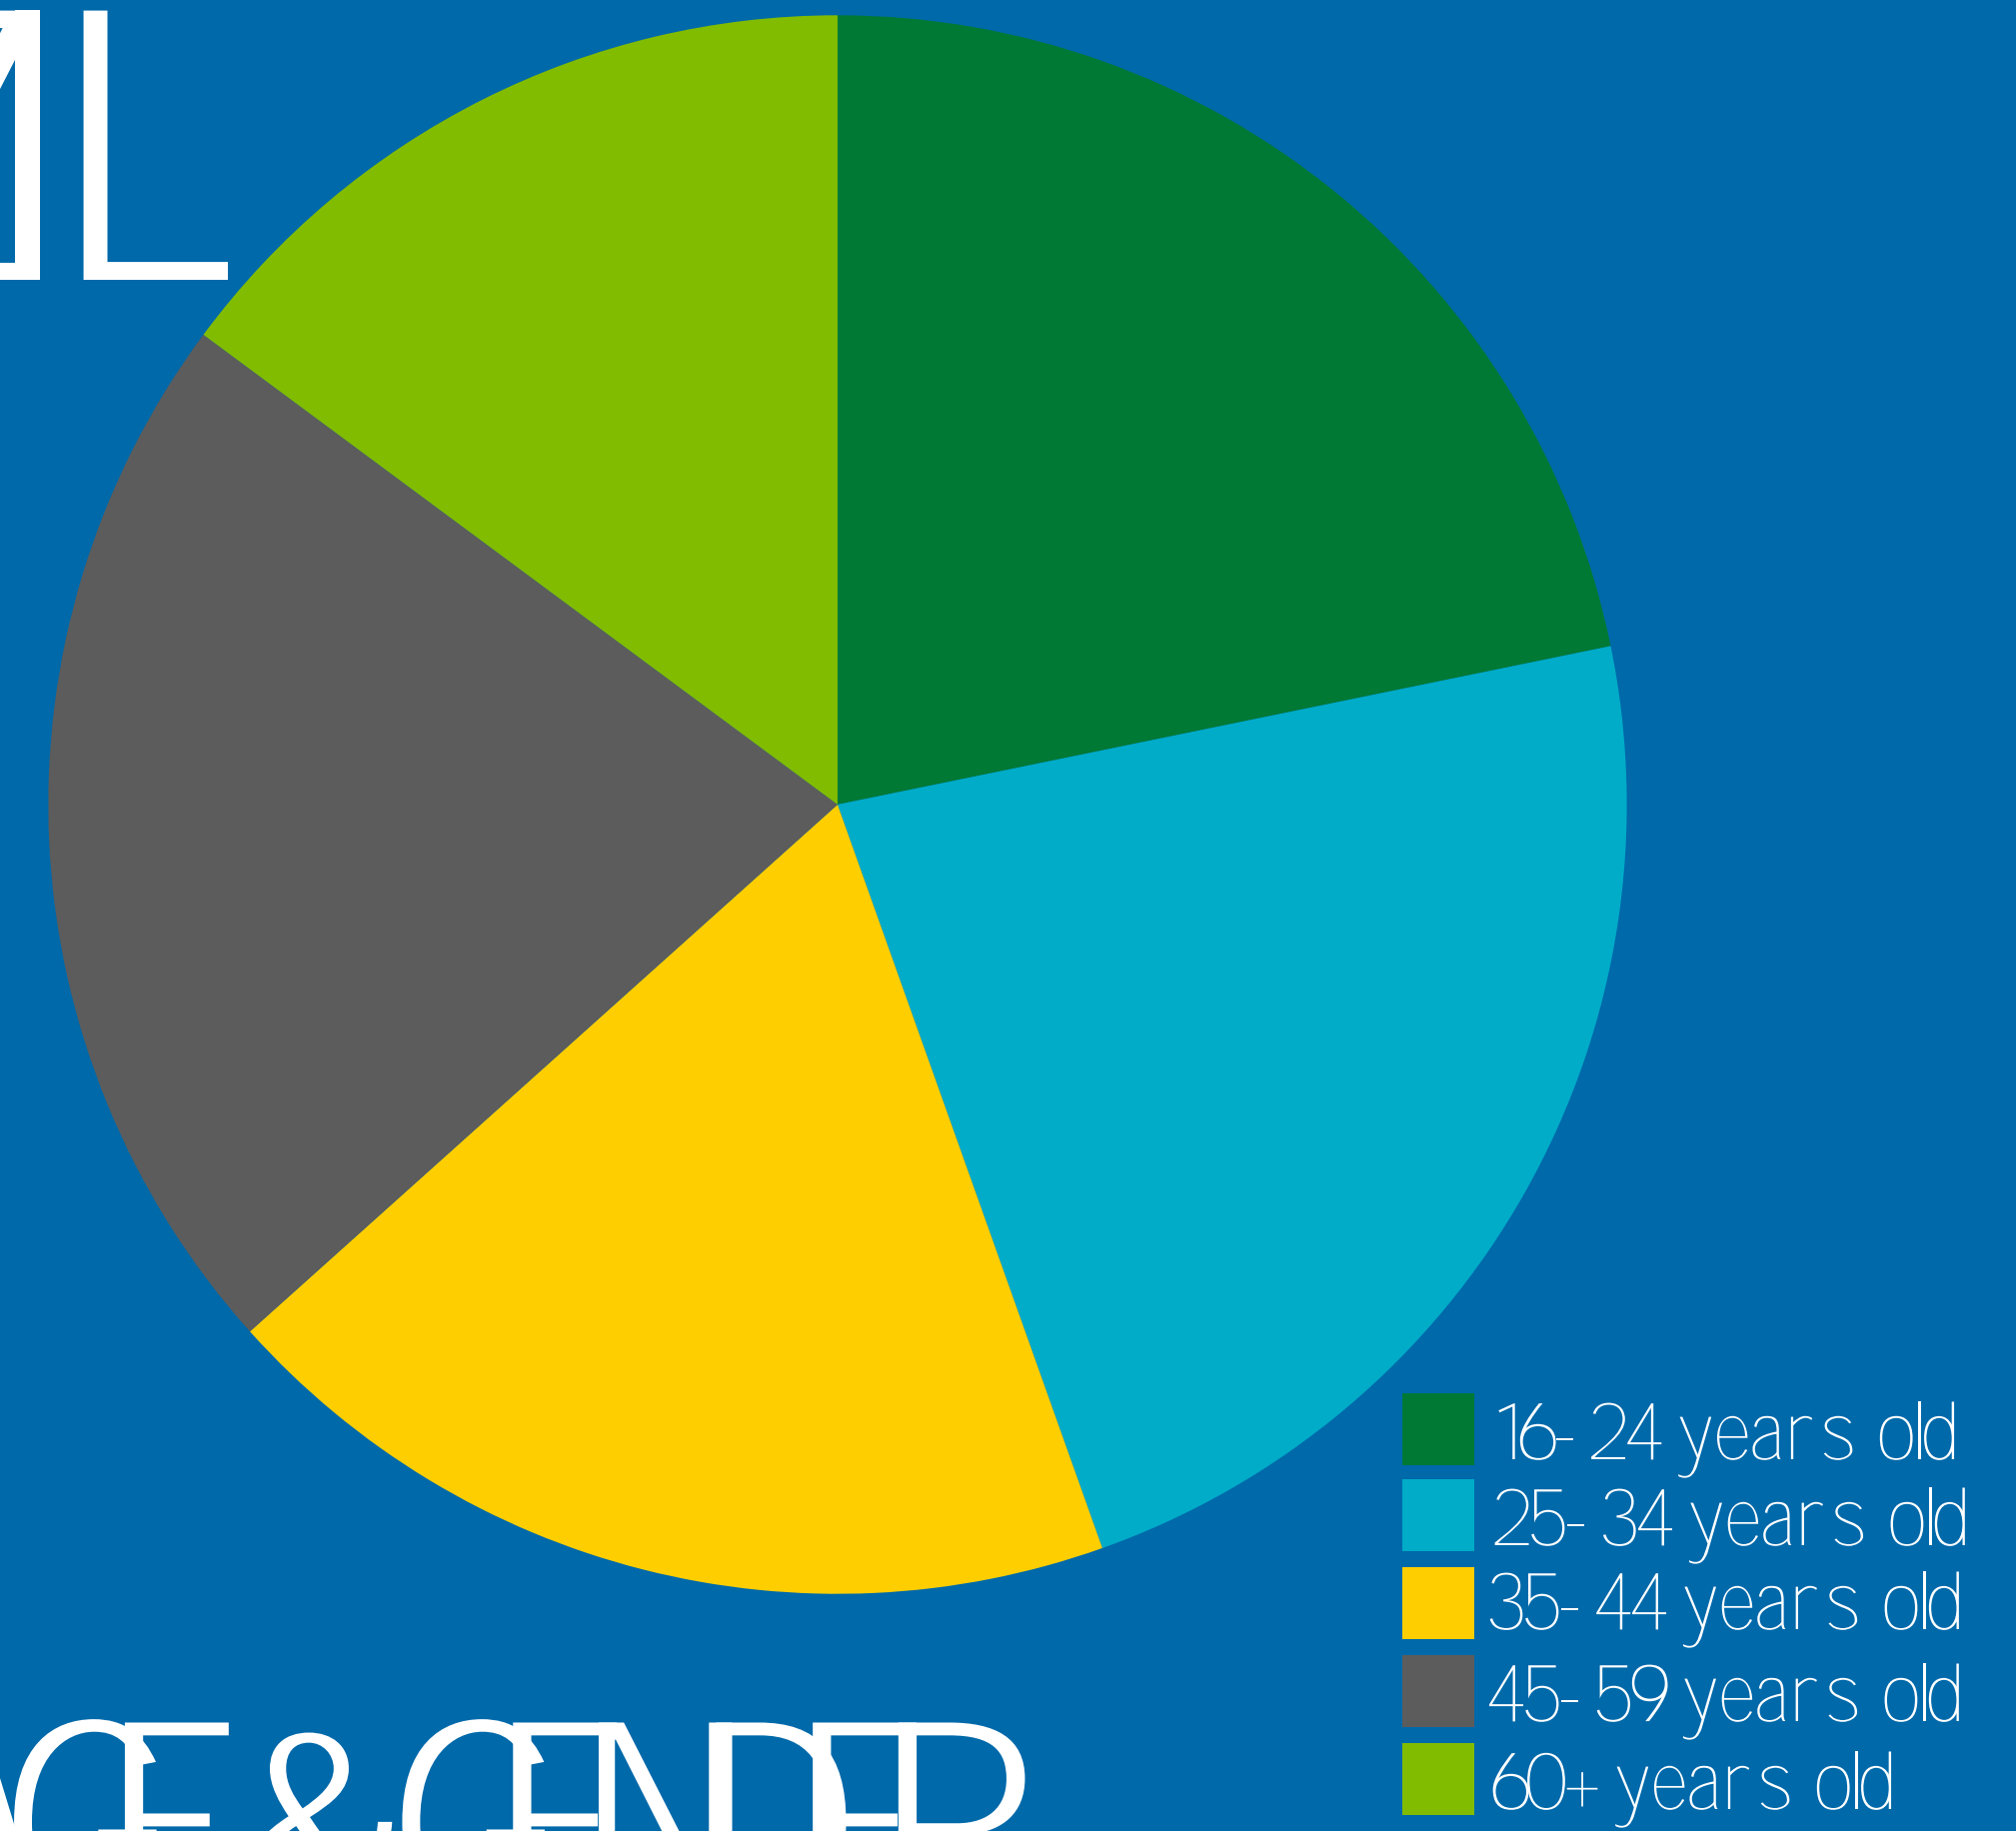

VOTER DEMOGRAPHICS IN BRAZIL

2018 Election Series

*Voting in Brazil is compulsory between the ages of 18 and 70.

EDUCATION LEVEL

AGE & GENDER

52%

48%